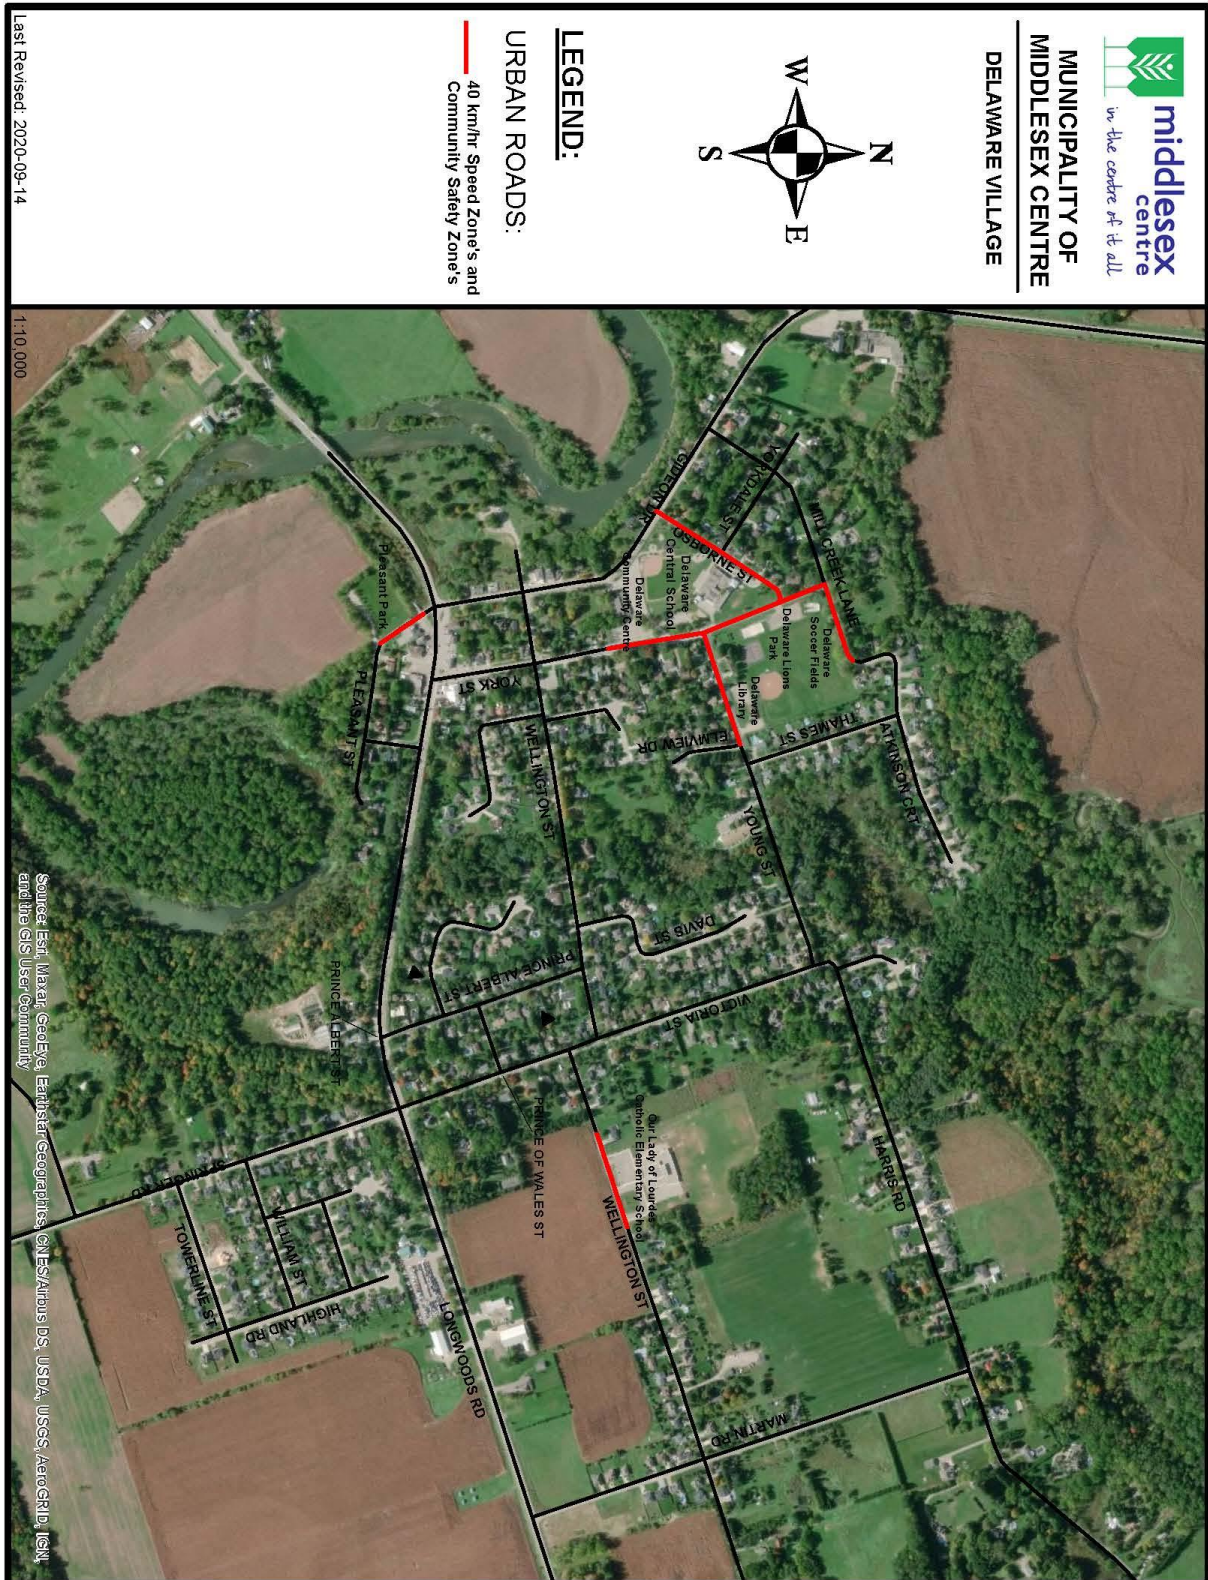

Appendix A from Staff Report PWE 25-2020 - Community Safety Zones

LEGENDS:

URBAN ROADS:

- 40 km/hr Speed Zone's and Community Safety Zone's

Last Revised: 2020-10-05

1:10,000

Source: Esri, Maxar, GeoEye, Earthstar Geographics, CNES/Airbus DS, USDA, USGS, AeroGRID, IGN

LEGEND:

- URBAN ROADS:**
- 40 km/hr Speed Zone's and Community Safety Zone's

Last Revised: 2020-10-05

1:10,000

Source: Esri, Maxar, GeoEye, Earthstar Geographics, CNES/Airbus DS, USDA, USGS, AeroGRID, IGN, and the GIS User Community

LEGENDS:

- URBAN ROADS:**
- 40 km/hr Speed Zone's and Community Safety Zone's

Last Revised: 2020-10-05

1:10,000

Sources: Esri, Maxar, GeoEye, Earthstar Geographics, CNES/Airbus DS, USDA, USGS, AeroGRID, IGN, and the GIS User Community